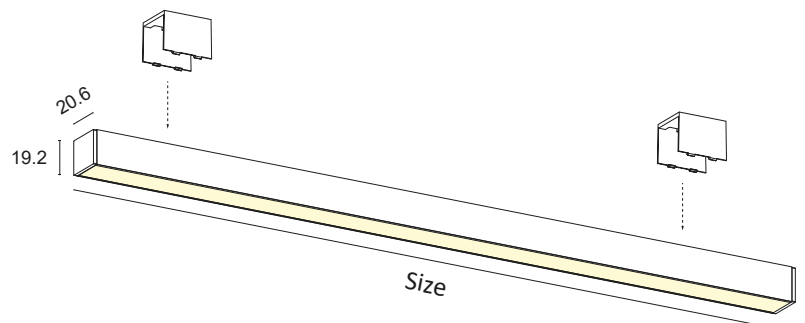

RHO 3

R3.

Decorated anodised aluminium lamp complete with press-fit brushed or microprismatic diffuser, side supports and LED source with a high Lumen/Watt ratio. Suitable for furnishing lighting and general lighting. Mounting with screw clips.

Constant 24Vdc voltage supply
Parallel connection, 50 cm cable

Constant voltage power supplies page 237
Dimming Accessories page 249

 **MADE IN ITALY**

BASIC CODES

R3.

FINISHES

- 1** White
 - 2** Matt black
 - 7** Brushed aluminium
- *Other finishes on request.

SIDE SUPPORTS

- 1** White
- 2** Matt black
- 7** Brushed aluminium

SIZE

- C** 500mm
- D** 600mm
- E** 700mm
- F** 800mm
- G** 900mm
- H** 1000mm
- I** 1200mm
- J** 1300mm
- K** 1400mm
- L** 1500mm
- M** 1800mm
- N** 2000mm
- O** 2300mm
- P** 2500mm
- Q** 2800mm
- R** 3000mm