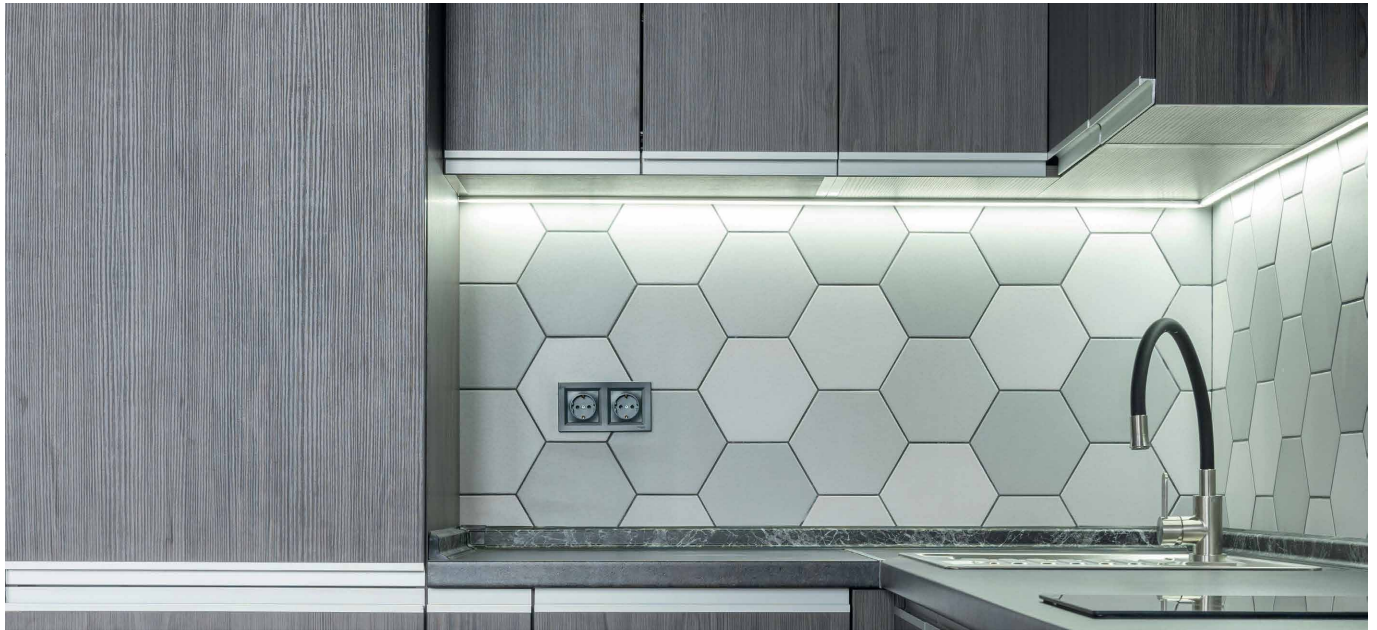

RHO 3

R3.

Decorated anodised aluminium lamp complete with press-fit brushed or microprismatic diffuser, side supports and LED source with a high Lumen/Watt ratio. Suitable for furnishing lighting and general lighting. Mounting with screw clips.