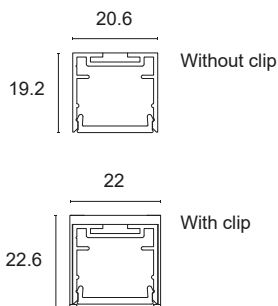

RHO 3

R3.

Decorated anodised aluminium lamp complete with press-fit brushed or microprismatic diffuser, side supports and LED source with a high Lumen/Watt ratio. Suitable for furnishing lighting and general lighting. Mounting with screw clips.

Constant 24Vdc voltage supply
Parallel connection, 50 cm cable

Constant voltage power supplies page 237
Dimming Accessories page 249

MADE IN ITALY