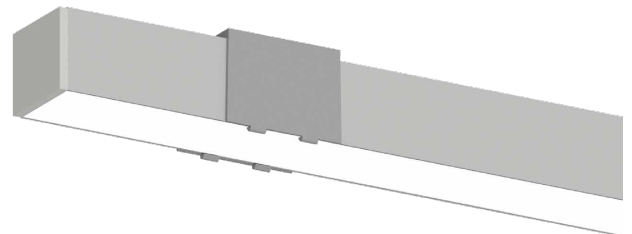

RHO 3

R3.

Decorated anodised aluminium lamp complete with press-fit brushed or microprismatic diffuser, side supports and LED source with a high Lumen/Watt ratio. Suitable for furnishing lighting and general lighting. Mounting with screw clips.

Constant 24Vdc voltage supply
Parallel connection, 50 cm cable

Constant voltage power supplies page 237
Dimming Accessories page 249

MADE IN ITALY